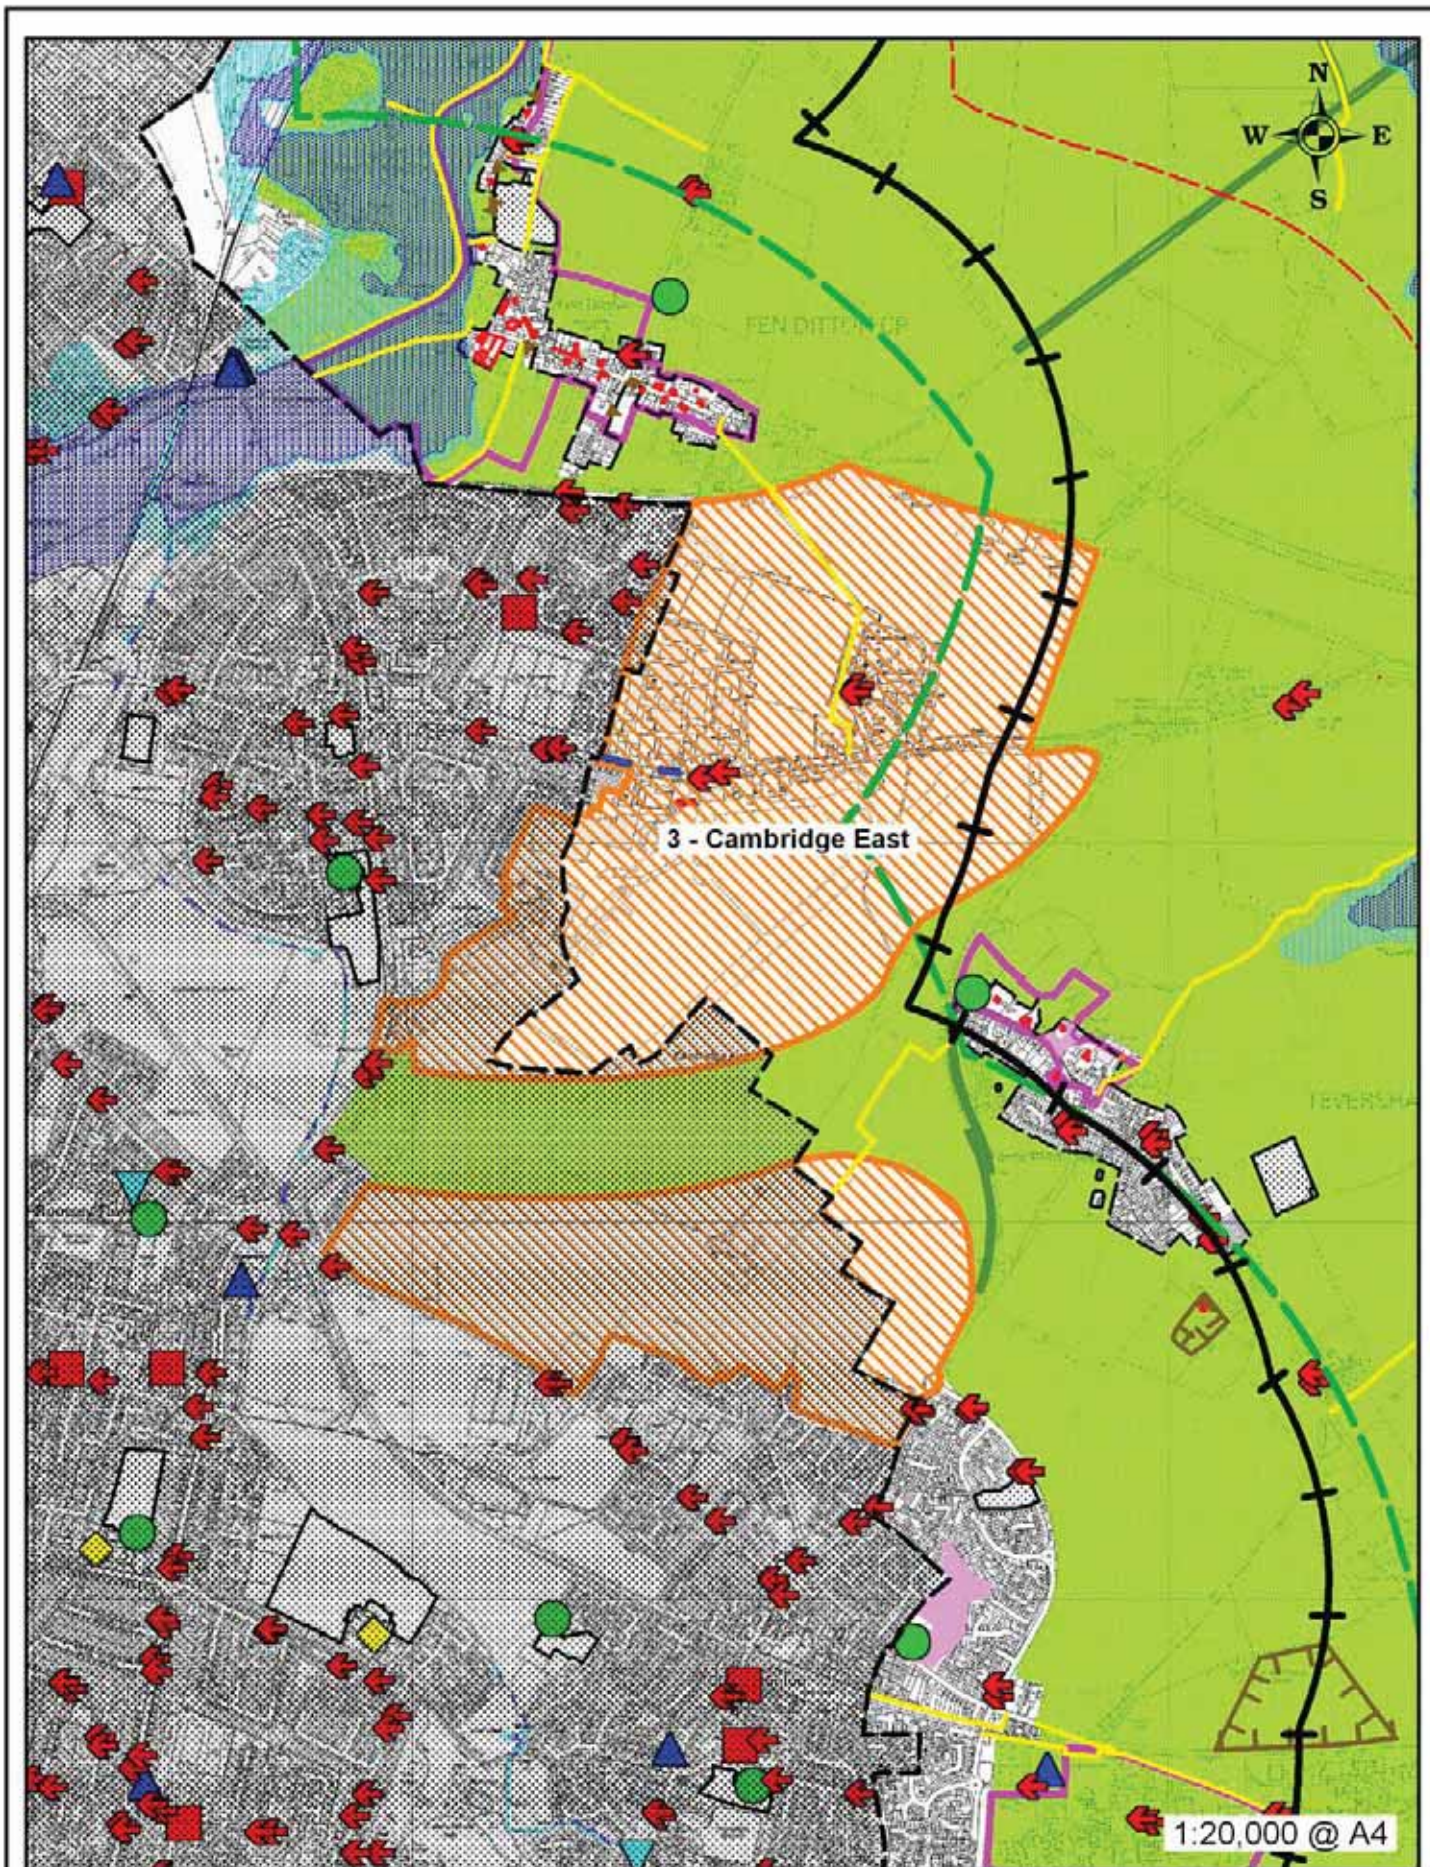

Cambridge East Constraints Map

Reproduced from the Ordnance Survey Mapping with the permission of the Controller of Her Majesty's Stationery Office © Crown Copyright. Unauthorised reproduction infringes Crown Copyright and may lead to prosecution or civil proceedings. SDCDC License 100022600 (2009)